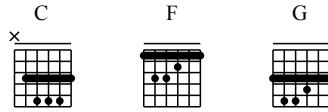

Listen To The Rythm Of The Falling Rain - C Major

GuitarTAB arranged by Handoyo

Buy full GuitarTab at : www.handoyomia.com

Moderate ♩ = 110

C F C G

The first system of music features a treble clef and a 4/4 time signature. The melody is written on a single staff with a repeat sign at the beginning. The guitar TAB below it consists of six lines with fret numbers and rhythmic markings. The first measure of the TAB includes a 'let ring' instruction. The system is divided into four measures corresponding to the chords C, F, C, and G.

C F

The second system of music continues the melody from the first system. It also features a treble clef and a 4/4 time signature. The guitar TAB below it consists of six lines with fret numbers and rhythmic markings. The system is divided into two measures corresponding to the chords C and F.