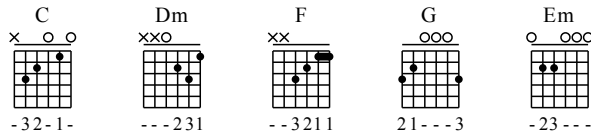

# Kai Shi Dong Le - C Major

Arranged by Handoyo

Visit <http://www.handoyomia.com>

Make a donation to get the complete GuitarTAB

Moderate ♩ = 115

Make a donation to get the complete GuitarTAB

1

C Dm F G C

let ring

TAB

The first system of music contains five measures. The top staff is a treble clef in 4/4 time. The bottom staff is a guitar TAB with six lines. Above the first measure is a 'C' chord symbol. Above the second measure is a 'Dm' chord symbol. Above the third measure is an 'F' chord symbol. Above the fourth measure is a 'G' chord symbol. Above the fifth measure is a 'C' chord symbol. The TAB includes fret numbers (0-3) and a '3' indicating a triplet. A 'let ring' instruction is placed above the first measure of the TAB.

6

Dm C Em

let ring

The second system of music contains five measures. The top staff is a treble clef in 4/4 time. The bottom staff is a guitar TAB with six lines. Above the first measure is a 'Dm' chord symbol. Above the second measure is a 'C' chord symbol. Above the third measure is an 'Em' chord symbol. The TAB includes fret numbers (0-5) and a '3' indicating a triplet. A 'let ring' instruction is placed above the first measure of the TAB.