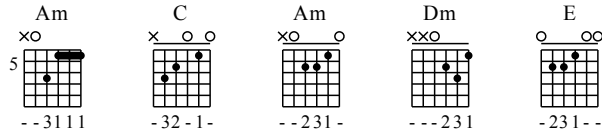

# Jiu Bai Jiu Shi Jiu Duo Mei Gui - C Major

GuitarTAB arranged by Handoyo

Buy full GuitarTab at : [www.handoyomia.com](http://www.handoyomia.com)

Moderate ♩ = 75

Am C Am Dm

let ring

TAB: 7-8 7-3 5-5 0-3 | 1-3 1-0 1-0 | 0-3 0-3 0-3 | 3-5 5-0

E Am

let ring

TAB: 3-5 5-7 3-0 0-0 | 7-8 7-3 5-5 0-3