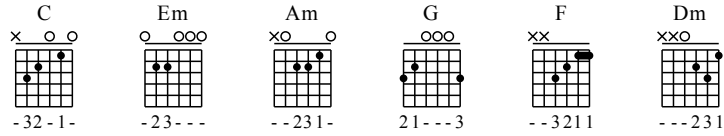

# Jie Tuo - C Major

GuitarTAB arranged by Handoyo

Buy full GuitarTab at : [www.handoyomia.com](http://www.handoyomia.com)

Moderate ♩ = 90

C Em Am G

1

let ring

T  
A  
B

0 0 1 0 1 0 1 0 2 2 1 3 0 0 1 3 3 1

3 3 2 2 0 0 0 0 3 3 3

F Em Dm G

5

let ring

1/2

let ring

let ring