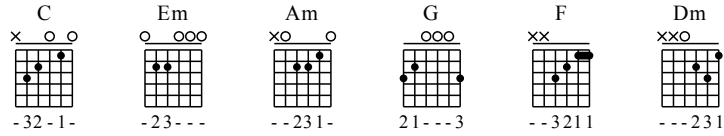

Jie Tuo - C Major

GuitarTAB arranged by Handoyo

Buy full GuitarTab at : www.handoyomia.com

Moderate ♩ = 90

1 C Em Am G

Measures 1-4: C, Em, Am, G. Includes a treble clef staff with notes and a guitar TAB staff with fret numbers and 'let ring' instructions.

5 F Em Dm G

Measures 5-8: F, Em, Dm, G. Includes a treble clef staff with notes and a guitar TAB staff with fret numbers and 'let ring' instructions.

9 C Em Am Em

Measures 9-12: C, Em, Am, Em. Includes a treble clef staff with notes and a guitar TAB staff with fret numbers and 'let ring' instructions.