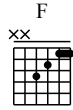

# Jiang Nan - C Major

GuitarTAB arranged by Handoyo

Buy full GuitarTab at : [www.handoyomia.com](http://www.handoyomia.com)

Moderate ♩ = 110

1 Am F G Am

let ring

0 2 2 0 1 3 0 1 | 3 2 1 1 2 1 2 | 0 0 1 0 0 0 0 2 | 0 2 2 0 2 1

5 Am F G Am

let ring

0 2 2 0 1 3 0 1 | 3 2 1 1 2 1 2 | 0 0 1 1 3 1 0 0 | 2 2 2 0 2 1

9 Am F G Am

let ring

0 2 2 0 1 3 0 1 | 3 2 1 1 2 1 2 | 0 0 1 0 0 0 2 0 | 2 1 2 1 2