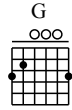

# Jiang Nan - C Major

GuitarTAB arranged by Handoyo

Buy full GuitarTab at : [www.handoyomia.com](http://www.handoyomia.com)

Moderate ♩ = 110

1 Am F G Am

let ring

0 2 2 0 1 3 0 1 | 3 2 1 1 2 1 2 | 0 0 1 0 0 0 0 2 | 0 2 2 0 2 1

5 Am F G Am

let ring

0 2 2 0 1 3 0 1 | 3 2 1 1 2 1 2 | 0 0 1 1 3 1 0 0 | 2 2 2 0 2 1

9 Am F G Am

let ring

0 2 2 0 1 3 0 1 | 3 2 1 1 2 1 2 | 0 0 1 0 0 0 2 0 | 2 1 2 1 2