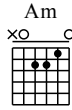

# Jiang Nan - C Major

GuitarTAB arranged by Handoyo

Buy full GuitarTab at : [www.handoyomia.com](http://www.handoyomia.com)

Moderate ♩ = 110

1 Am F G Am

let ring

0 2 2 0 1 3 0 1 | 3 2 1 1 2 1 2 | 0 0 1 0 0 0 0 2 | 0 2 2 0 2 1

5 Am F G Am

let ring

0 2 2 0 1 3 0 1 | 3 2 1 1 2 1 2 | 0 0 1 1 3 1 0 0 | 2 2 2 0 2 1

9 Am F G Am

let ring

0 2 2 0 1 3 0 1 | 3 2 1 1 2 1 2 | 0 0 1 0 0 0 2 0 | 2 1 2 1 2