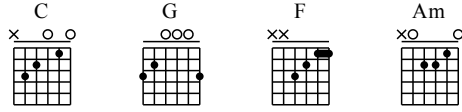

Jian Dan Ai - C Major

GuitarTAB arranged by Handoyo

Buy full GuitarTab at : www.handoyomia.com

Moderate ♩ = 110

1 C G F

let ring

TAB

4 G C G C