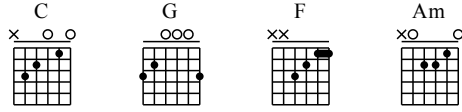

Jian Dan Ai - C Major

GuitarTAB arranged by Handoyo

Buy full GuitarTab at : www.handoyomia.com

Moderate ♩ = 110

1 C G F

let ring

TAB: Measure 1: 0-2-1-1-2-1 (treble), 3-3 (bass). Measure 2: 0-2-1-1-2-1 (treble), 3-3 (bass). Measure 3: 3-0-2-1-1-2-1-0-2 (treble), 3-3 (bass).

4 G C G C

let ring

TAB: Measure 4: 1-2-1-3-3-0-1-0 (treble), 3-3 (bass). Measure 5: 0-1-1-1-1-1-0-1 (treble), 3-3 (bass). Measure 6: 0-2-0-1-0-3-1 (treble), 3-3 (bass). Measure 7: 0-1-1-1-1-1-1-1 (treble), 3-3 (bass).

8 G C Am F

let ring

TAB: Measure 8: 0-2-0-0-0-3-0 (treble), 3-3 (bass). Measure 9: 0-1-1-1-1-1-0-1 (treble), 3-3 (bass). Measure 10: 0-2-0-1-2-3-0-1-1-1-0-0 (treble), 3-3 (bass). Measure 11: 1-1-1-0-0-3-3 (treble), 3-3 (bass).