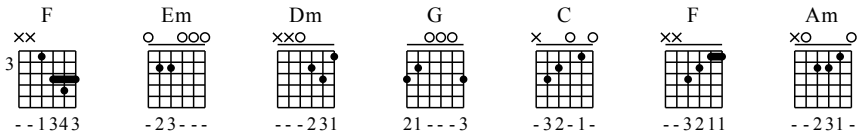

I Believe - C Major

Arranged by Handoyo

Visit <http://www.handoyomia.com>

Make a donation to get the complete GuitarTAB

Moderate ♩ = 65

Make a donation to get the complete GuitarTAB

Chords: F, Em, Dm, G, C, F, G

The first system of music consists of a treble clef staff in 4/4 time, starting with a measure rest labeled '1'. The melody is written in eighth and quarter notes. Below the staff is a guitar tablature with five lines, showing fret numbers and techniques like 'let ring' and '3' (triplets). The chords F, Em, Dm, G, C, F, and G are indicated above the staff.

Chords: C, F, G, C, G, F, G, C

The second system of music continues the melody from the first system. It starts with a measure rest labeled '4'. The notation includes a treble clef staff, guitar tablature, and chord indications (C, F, G, C, G, F, G, C) above the staff.

Chords: Am, Dm

The third system of music continues the melody. It starts with a measure rest labeled '7'. The notation includes a treble clef staff, guitar tablature, and chord indications (Am, Dm) above the staff.