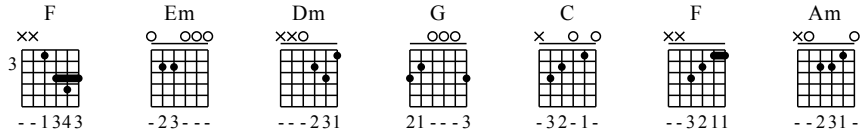

# I Believe - C Major

GuitarTAB arranged by Handoyo

Buy full GuitarTab at : [www.handoyomia.com](http://www.handoyomia.com)

Moderate ♩ = 65

Musical notation for measures 1-3. Chords: F, Em, Dm, G, C, F, G. Includes a guitar TAB with fret numbers and a 'let ring' instruction.

Musical notation for measures 4-6. Chords: C, F, G, C, G, F, G, C. Includes a guitar TAB with fret numbers and a 'let ring' instruction.

Musical notation for measures 7-8. Chords: Am, Dm. Includes a guitar TAB with fret numbers and a 'let ring' instruction.