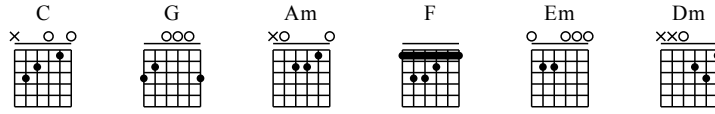

Hui Dao Guo Qu - C Major

GuitarTAB arranged by Handoyo

Buy full GuitarTab at : www.handoyomia.com

Moderate ♩ = 85

C G

1

let ring

TAB

The first system of music contains measures 1 through 4. The melody is written on a treble clef staff in 4/4 time. The guitar TAB below shows the fretting and fingering for each measure. Measure 1 is a C chord (x02321), measure 2 is a C chord (x02321), measure 3 is a C chord (x02321), and measure 4 is a G chord (023320). The TAB includes triplets and single notes.

Am G F Em

5

let ring

The second system of music contains measures 5 through 8. The melody continues on the treble clef staff. The guitar TAB shows the fretting for each measure. Measure 5 is an Am chord (022200), measure 6 is a G chord (023320), measure 7 is an F chord (113321), and measure 8 is an Em chord (022200). The TAB includes triplets and single notes.

Dm G C G

9

let ring

The third system of music contains measures 9 through 12. The melody continues on the treble clef staff. The guitar TAB shows the fretting for each measure. Measure 9 is a Dm chord (022200), measure 10 is a G chord (023320), measure 11 is a C chord (x02321), and measure 12 is a G chord (023320). The TAB includes triplets and single notes.