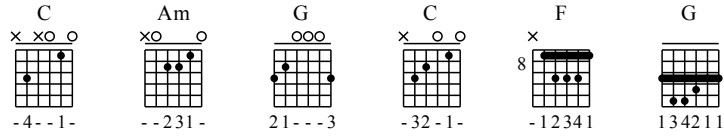

# Hua Xin - C Major

GuitarTAB arranged by Handoyo

Buy full GuitarTab at : [www.handoyomia.com](http://www.handoyomia.com)

Moderate ♩ = 110

1

C Am G C

let ring let ring -----1 let ring -----1

T  
A  
B

0 1 0 0 0 2 0 2 1 3 2 1 3 0 3 1 0 0 0 1 1 0 1 0 1

3 X 3 2 0 2 0 0 3 3 3 2 3 X 3 2

5

C Am F G

let ring let ring -----1 let ring -----1

1 3 3 5 8 8 8 10 8 8 3 0 0

0 5 5 5 8 10 10 8 9 9 12 0 0

3 X 3 2 0 0 0 8 8 8 3 X 3 2