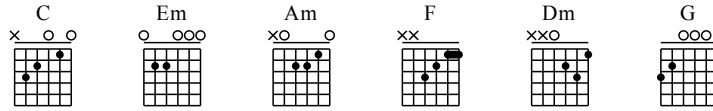

# Hou Lai - C Major

GuitarTAB arranged by Handoyo

Website : [www.handoyomia.com](http://www.handoyomia.com)

Make a donation to get the complete GuitarTAB

Moderate ♩ = 80

Make a donation to get the complete GuitarTAB

1

C Em Am Em F Em

let ring

TAB

0 0 1 0 0 0 1 0 | 0 0 1 3 0 0 | 5 6 3 5 3 1 0

0 0 2 0 0 | 3 5 6 3 0

3 3 0 | 0 0 0 3 3 0

4