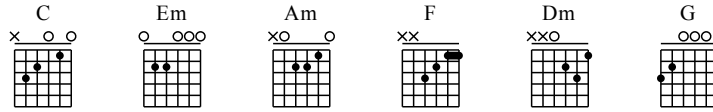

# Hou Lai - C Major

GuitarTAB arranged by Handoyo

Buy full GuitarTab at : [www.handoyomia.com](http://www.handoyomia.com)

Moderate ♩ = 80

1

C Em Am Em F Em

let ring

TAB notation for measures 1-3. Measure 1: 0-0-1-0-0-0. Measure 2: 0-0-1-0-0-0. Measure 3: 0-0-1-3-0-0. Measure 4: 5-5-6-3-5-3-1-0. Measure 5: 3-5-3-0-0-0. Measure 6: 3-0-0-0-0-0.

4

Dm G C Em

let ring

TAB notation for measures 4-6. Measure 4: 1-1-0-3-0-3. Measure 5: 1-0-1-1-3-0-1-0. Measure 6: 0-0-0-1-3-1-3-0-0-0. Measure 7: 0-0-0-3-3-3-3-0-0-0-0.

7

Am Em F G Em Am

let ring

TAB notation for measures 7-9. Measure 7: 1-0-2-2-2-1-2-1-3. Measure 8: 0-0-0-0-1-0-0-1-0. Measure 9: 1-1-5-3-1-0-1-3-0-1-2-0-1-0. Measure 10: 0-0-1-2-0-0-0-0-0-0-0-0-0-0-0-0.