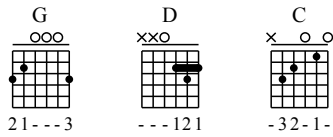

Hey Jude - G Major

Arranged by Handoyo

Visit <http://www.handoyomia.com>

Make a donation to get the complete GuitarTAB

Moderate ♩ = 75

Make a donation to get the complete GuitarTAB

Musical notation for the first system, starting with a treble clef and a 4/4 time signature. The melody begins with a G chord. The guitar tablature below shows the fretting for the first four measures, including triplets and a 'let ring' instruction.

Musical notation for the second system, continuing the melody with G and C chords. The guitar tablature shows fretting for the next four measures, including triplets and a 'let ring' instruction.