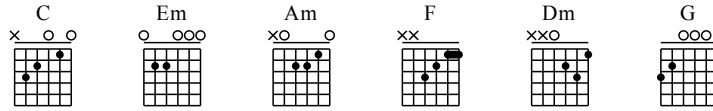

Gui Ji - C Major

Arranged by Handoyo

Visit <http://handoyo-sologuitarist.blogspot.com>

Make a donation to get the complete GuitarTAB

Moderate ♩ = 80

Make a donation to get the complete GuitarTAB

C Em Am

1. Musical notation for measures 1-4 in 4/4 time. Chords: C, Em, Am. Includes a 'let ring' instruction and a corresponding guitar TAB with fret numbers and bar lines.

Em F Em Am F Dm

5. Musical notation for measures 5-8 in 4/4 time. Chords: Em, F, Em, Am, F, Dm. Includes a 'let ring' instruction and a corresponding guitar TAB with fret numbers and bar lines.

1. 2. G Em Am

9. Musical notation for measures 9-12 in 4/4 time. Chords: G, Em, Am. Includes a 'let ring' instruction and a corresponding guitar TAB with fret numbers and bar lines.