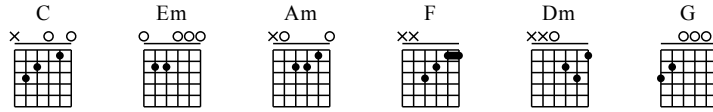

Gui Ji - C Major

GuitarTAB arranged by Handoyo

Buy full GuitarTab at : www.handoyomia.com

Moderate ♩ = 80

1. C Em Am

Musical notation for the first system, measures 1-4. The melody is in 4/4 time, starting with a quarter rest followed by quarter notes G4, A4, B4, C5. Chords C, Em, and Am are indicated above the staff.

let ring

TAB notation for the first system, measures 1-4. Measure 1: 1-0. Measure 2: 0-0, 0-1, 0-0. Measure 3: 0-0, 0-3, 0-0. Measure 4: 0-0, 2-3, 2-1, 0-0.

5. Em F Em Am F Dm

Musical notation for the second system, measures 5-8. The melody continues with quarter notes G4, A4, B4, C5. Chords Em, F, Em, Am, F, and Dm are indicated above the staff.

let ring

TAB notation for the second system, measures 5-8. Measure 5: 0-0, 3-1, 3-0. Measure 6: 0-0, 0-3, 0-3. Measure 7: 0-1, 2-2, 1-3. Measure 8: 0-3, 1-3, 0-0.

9. 1. G 2. G Em Am

Musical notation for the third system, measures 9-12. The melody continues with quarter notes G4, A4, B4, C5. Chords G, G, Em, and Am are indicated above the staff.

let ring

TAB notation for the third system, measures 9-12. Measure 9: 3-1, 0-0. Measure 10: 0-0, 3-1, 0-1, 0-3. Measure 11: 0-1, 0-3, 1-0, 3-2. Measure 12: 10-1, 1-2, 1-1, 3-0.