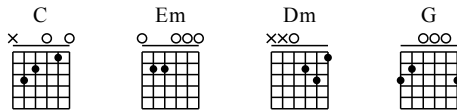

Guang Huai Fang Shi - C Major

GuitarTAB arranged by Handoyo

Buy full GuitarTab at : www.handoyomia.com

Moderate ♩ = 60

Intro
C Em Dm

let ring

TAB

1	1	0	1	0	0	0	0	0	0	3	1	0	0	1	3	2	2
3	0	0	0	0	0	0	0	0	0	0	2	2	3	0	2	3	2
3											0						0

G C Em

let ring

0	0	0	0	0	0	3	0	0	0	1	1	0	1	0	0	0	0
0	0	0	0	0	0	0	0	0	0	3	0	0	0	0	0	0	0
3						3				3							2

Buy full GuitarTab at : www.handoyomia.com

Dm Beginning C G

let ring

3	1	0	0	1	3	0	0	0	0	3	0	0	0	1	1	1	0	3	0	0	0	3	0	0
2	2	3	2	3	2	0	0	0	0	0	0	0	0	1	0	0	1	0	0	0	3	0	0	0
0						0				0				3				0			0			0