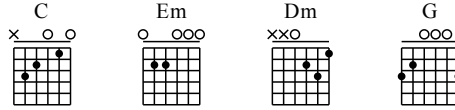

Guang Huai Fang Shi - C Major

GuitarTAB arranged by Handoyo

Buy full GuitarTab at : www.handoyomia.com

Moderate ♩ = 60

Intro
C Em Dm

let ring

System 1: Measures 1-3. Chords: C, Em, Dm. Includes musical notation and guitar TAB with fret numbers and a 'let ring' instruction.

G C Em

let ring

System 2: Measures 4-6. Chords: G, C, Em. Includes musical notation and guitar TAB with fret numbers and a 'let ring' instruction.

Buy full GuitarTab at : www.handoyomia.com

Dm Beginning C G

let ring

System 3: Measures 7-9. Chords: Dm, C, G. Includes musical notation and guitar TAB with fret numbers and a 'let ring' instruction.