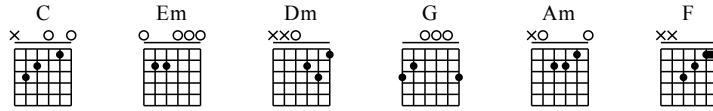

Guang Huai Fang Shi - C Major

Arranged by Handoyo

Visit <http://handoyo-sologuitarist.blogspot.com>

Make a donation to get the complete GuitarTAB

Moderate ♩ = 65

Make a donation to get the complete GuitarTAB

1 C Em Dm

let ring

System 1: Measures 1-3. Chords: C, Em, Dm. Includes musical notation and guitar TAB.

4 G C G Am Em

let ring

System 2: Measures 4-6. Chords: G, C, G, Am, Em. Includes musical notation and guitar TAB.

7 F C F G

let ring

System 3: Measures 7-9. Chords: F, C, F, G. Includes musical notation and guitar TAB.