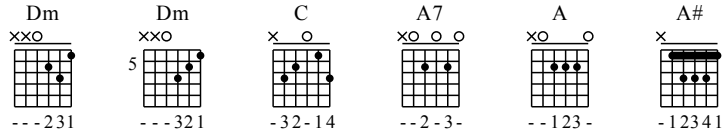

# Greensleeves - F major

GuitarTAB arranged by Handoyo

Buy full GuitarTab at : [www.handoyomia.com](http://www.handoyomia.com)

Moderate ♩ = 100

Musical notation for measures 1-5. Chords: Dm, Dm, C.

let ring

TAB: 3 2 | 1 3 5 | 5 6 5 3 | 3 1 0 | 1 3 0

Musical notation for measures 6-10. Chords: Dm, A7, A, Dm, Dm.

let ring

TAB: 1 3 2 | 3 2 3 2 | 0 2 0 | 1 3 3 5 | 5 6 5 3

Musical notation for measures 11-15. Chords: C, A#, A7, Dm.

let ring

TAB: 3 1 0 | 1 3 0 | 1 3 3 3 | 2 1 0 2 3 | 3 1 3 0