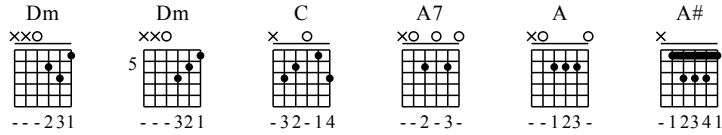

Greensleeves - F major

GuitarTAB arranged by Handoyo

Buy full GuitarTab at : www.handoyomia.com

Moderate ♩ = 100

Musical notation for measures 1-5. Chords: Dm, Dm, C.

let ring

TAB: 3 2 | 1 3 5 | 5 6 5 3 | 3 1 0 | 1 3 0

Musical notation for measures 6-10. Chords: Dm, A7, A, Dm, Dm.

let ring

TAB: 1 3 2 | 3 2 3 2 | 0 2 0 | 1 3 3 5 | 5 6 5 3

Musical notation for measures 11-15. Chords: C, A#, A7, Dm.

let ring

TAB: 3 1 0 | 1 3 0 | 1 3 3 3 | 2 1 0 2 3 | 3 1 3 0