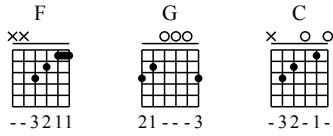

Gei Wo Ni De Ai - C Major

GuitarTAB arranged by Handoyo

Buy full GuitarTab at : www.handoyomia.com

Moderate ♩ = 60

1

F G C

let ring

1 3 1 1-0 1-0 3 0 0 1 0 1 0 1

3 2 3 2 3 3 3 0 0 0 2

4

F G C C

let ring

3 1 1-0 1-0 3 1 0 0 0 1 0 0 3 0 1 0 0 1

3 2 3 2 3 3 3 3 3 3 3 3 3 3 3 3

7

F C F