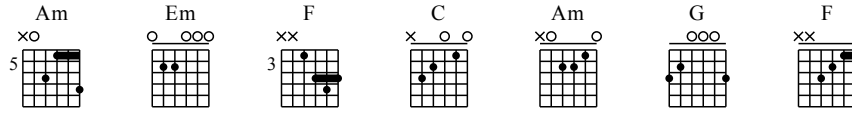

# Feng - C Major

GuitarTAB arranged by Handoyo

Buy full GuitarTab at : [www.handoyomia.com](http://www.handoyomia.com)

Moderate ♩ = 70

Am Em F C

1

let ring

TAB

8 5 5 5 7 8 7 0 3 0 0 0 5 6 3 1 0 0 0 0 3 0 2

Am G F G C

3

let ring

1 2 3 0 1 2 3 0 1 0 0 1 0 1 1 0 1 1 0 1 1 0 1 3 0 1 1 1 1 0 1 3 0 3 3 3 3 3 3 3

G F C F

6

let ring