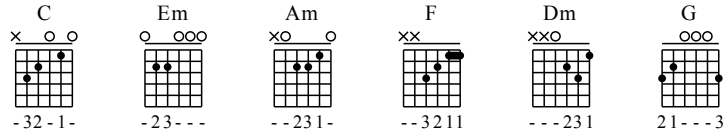

Du Jia Ji Yi - C Major

GuitarTAB arranged by Handoyo

Buy full GuitarTab at : www.handoyomia.com

Moderate ♩ = 78

Musical notation for the first system, including a treble clef, 4/4 time signature, and guitar TAB. Chords C, Em, Am, F, Dm, and G are indicated above the staff. The TAB includes fret numbers and a 'let ring' instruction.

Musical notation for the second system, including a treble clef, 4/4 time signature, and guitar TAB. Chords Em and Am are indicated above the staff. The TAB includes fret numbers and a 'let ring' instruction.