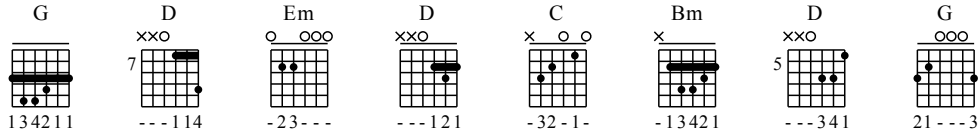

Duan Dian - G Major

GuitarTAB arranged by Handoyo

Buy full GuitarTab at : www.handoyomia.com

Moderate ♩ = 50

1

G D Em D

let ring

TAB

3	8-7-8-7	3	8-7-8-7	10	7	10	7	8-7	5	7-5	7	8	10	7-8-3-1-0	0
		5	4		0		7	7					7		0
		3			0				0						0-2

4

C Bm C D G

let ring

1 let ring

0	3-2-0-2	2	3-2	0	2	3	5	3-3-3-3-3-0	3	0	2-2-0	0	2-2-0	0
	1		3		0	1	1				2-2-0			
	0		4		0	0	1							
3	2	3	2	4	2	3	3	3	3	3	2			