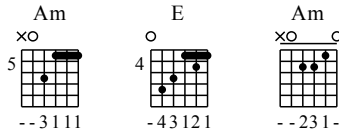

# Corazon Espinado - C Major

GuitarTAB arranged by Handoyo

Buy full GuitarTab at : [www.handoyomia.com](http://www.handoyomia.com)

Moderate ♩ = 110

Am E Am E

let ring

TAB

Am