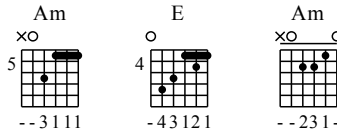

# Corazon Espinado - C Major

GuitarTAB arranged by Handoyo

Buy full GuitarTab at : [www.handoyomia.com](http://www.handoyomia.com)

Moderate ♩ = 110

Am E Am E

1  
let ring

T  
A  
B

Am