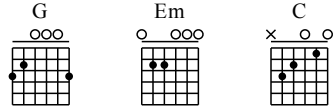

Bu Neng Shuo De Mi Mi - G Major

GuitarTAB arranged by Handoyo

Buy full GuitarTab at : www.handoyomia.com

Moderate ♩ = 80

1. 2.

G

let ring

TAB

0-0-0 4-4-4 0-0-0 2-2-2 0-0-0 2-2-2 0

3 3 3 3 3 3

G Em

let ring

1-1-1 1-0-0-0 1-1-1 3-0 2-0 4-4 0-0-0 4-4-4

3 3 3 3 2 0 0

C

let ring