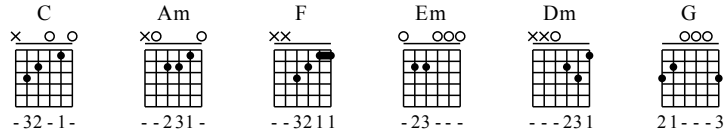

Bie Sha Le - C Major

GuitarTAB arranged by Handoyo

Buy full GuitarTab at : www.handoyomia.com

Moderate ♩ = 120

1

C Am F C

let ring

TAB

0-0-1-3-1-3-0 | 1-2-2-0-0-2 | 1-1-1-3-0 | 3-0-1-0-2-0

3-2-0-0-0-0 | 3-0-3-0-3-0 | 3-0-3-0-3-0 | 3-0-3-0-3-0

5

Em Am Dm G

let ring

0-3-3-3-0-3-0 | 5-5-3-3-0-0 | 3-1-3-1-1-1-1-0 | 3-0-0-0-0-3

0-0-0-0-0-0 | 0-0-0-0-0-0 | 0-0-0-0-0-0 | 3-0-0-0-0-0