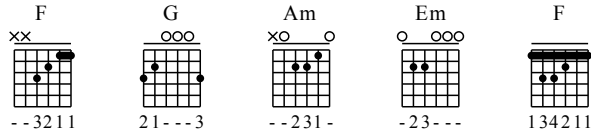

# Bei Pan - C Major

GuitarTAB arranged by Handoyo

Buy full GuitarTab at : [www.handoyomia.com](http://www.handoyomia.com)

Moderate ♩ = 65

F G Am Em F

1

let ring

T  
A  
B