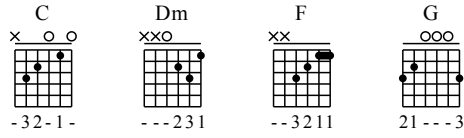

Bei Jing Huan Ying Ni - C Major

GuitarTab arranged by Handoyo

Buy full GuitarTab at : www.handoyomia.com

Moderate ♩ = 80

1

let ring

T
A
B

C Dm F G C