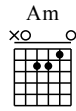

An Jing - C to D Major

Arranged by Handoyo

Visit at <http://handoyo-sologuitarist.blogspot.com>

Make a donation to get the complete GuitarTAB

Moderate ♩ = 75

Make a donation to get the complete GuitarTAB

1

C F Am

let ring

TAB

4

G C F

let ring

7

Am G C Am

let ring