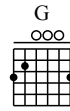

An Jing - C to D Major

Arranged by Handoyo

Visit at <http://handoyo-sologuitarist.blogspot.com>

Make a donation to get the complete GuitarTAB

Moderate ♩ = 75

Make a donation to get the complete GuitarTAB

1

C F Am

let ring

TAB

4

G C F

let ring

7

Am G C Am

let ring