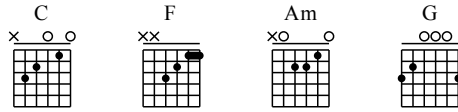

An Jing - C to D Major

GuitarTAB arranged by Handoyo

Buy full GuitarTab at : www.handoyomia.com

Moderate ♩ = 75

1 C F Am

let ring

TAB notation for measures 1-3, showing fret numbers on six strings.

4 G C F

let ring

TAB notation for measures 4-6, showing fret numbers on six strings.

7 Am G C Am

let ring

TAB notation for measures 7-10, showing fret numbers on six strings.