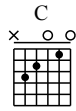

An Jing - C to D Major

Arranged by Handoyo

Visit at <http://handoyo-sologuitarist.blogspot.com>

Make a donation to get the complete GuitarTAB

Moderate ♩ = 75

Make a donation to get the complete GuitarTAB

1

C F Am

let ring

TAB

4

G C F

let ring

7

Am G C Am

let ring