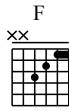

An Jing - C to D Major

Arranged by Handoyo

Visit at <http://handoyo-sologuitarist.blogspot.com>

Make a donation to get the complete GuitarTAB

Moderate ♩ = 75

Make a donation to get the complete GuitarTAB

1

C F Am

let ring

TAB

4

G C F

let ring

7

Am G C Am

let ring