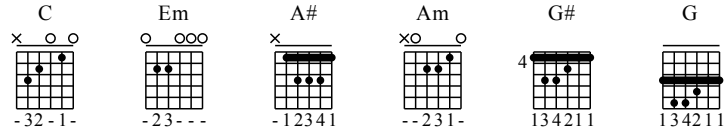

# Ai Wo Bie Zou - C Major

GuitarTAB arranged by Handoyo

Buy full GuitarTab at : [www.handoyomia.com](http://www.handoyomia.com)

Moderate ♩ = 95

Intro  
C

Em

A#

Am

Musical notation for the Intro section (measures 1-4). The melody is in 4/4 time. Below the staff is a guitar TAB with fingerings and string numbers.

let ring

TAB

G#

G

Beginning  
C

Em

A#

Musical notation for the Beginning section (measures 5-9). The melody continues with a key signature change to one sharp (F#). Below the staff is a guitar TAB with fingerings and string numbers.

let ring

Buy full GuitarTab at : [www.handoyomia.com](http://www.handoyomia.com)

Am

Musical notation for the final section (measures 10-11). Below the staff is a guitar TAB with fingerings and string numbers.

let ring