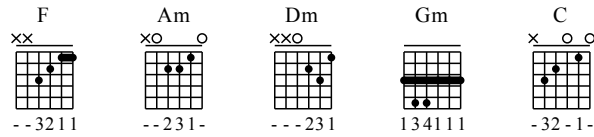

Ai Shi Ni Yan Li De Yi Shou Ge - F Major

GuitarTAB arranged by Handoyo

Buy full GuitarTab at : www.handoyomia.com

Moderate ♩ = 60

1

F Am

let ring

TAB: 3-0 | 2-1-1-2-3-1-1-3-0 | 2-1-1-2-3-1-0-1-3

Dm Am Gm C

4

let ring

TAB: 3-5-3-1-0 | 3-3-1-0 | 0-2-0-3-0 | 3-3-3-0 | 3-3-3-0