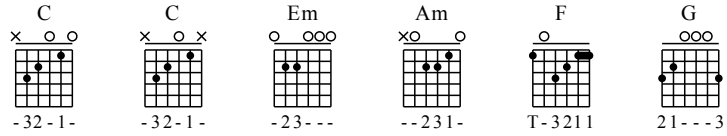

Ai Hen Jian Tan - C Major

GuitarTAB arranged by Handoyo

Buy full GuitarTab at : www.handoyomia.com

Moderate ♩ = 70

1

C C

let ring

TAB

1 0 1 0 1 0 1 0 | 1 0 1 0 1 0 1 0 | 1 0 0 0 0 0 0 2

3 3 3 3 3 3 3 3

Detailed description: This system contains the first three measures of the piece. The first two measures are in the key of C major and feature a melody of eighth notes (C4, E4, G4, A4) over a bass line of eighth notes (C3, E3, G3, A3). The third measure is a whole note chord C. The guitar tablature below shows the fretting for each note: 1-0-1-0-1-0-1-0 for the first two measures, and 1-0-0-0-0-0-0-2 for the third measure. The bass line is 3-3-3-3-3-3-3-3.

4

Em Am Em F G

let ring

TAB

0 0 3 3 0 1 | 2 2 0 1 0 2 2 | 2 0 0 1 3 0 0

2 2 2 2 2 2 2 2

0 0 0 0 0 0 1 3

Detailed description: This system contains measures 4 through 6. Measure 4 is a whole note chord Em. Measure 5 is a whole note chord Am. Measure 6 is a whole note chord Em. Measure 7 is a whole note chord F. Measure 8 is a whole note chord G. The guitar tablature shows the fretting for each note: 0-0-3-3-0-1 for Em, 2-2-2-2-2-2 for Am, 2-2-0-1-0-2-2 for Em, 2-0-0-1-3-0-0 for F, and 2-0-0-1-3-0-0 for G. The bass line is 2-2-2-2-2-2-2-2.