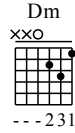

Ai De Chu Ti Yan - C - A Major

GuitarTAB arranged by Handoyo

Buy full GuitarTab at : www.handoyomia.com

Moderate ♩ = 120

1

let ring -| let ring -----| let ring -----| let ring -----| let ring -----|

TAB

2	2	X	2	1	3	1	3	2	2	X	2	1	3	1	3	3	3	X	1	3	1	3	1	3	3	3	X	1	3	1	3	1		
0		X	0	3	5	3	5	0		X	0	3	5	3	5	5		X	3	5	3	5	3	5	3	5	5		X	3	5	3	5	3

5

let ring -| let ring -----| let ring -----| let ring -----| let ring -----|

Am

5	5	X	3	5	3	5	3	5	5	X	3	5	3	5	3	2	2	X	2	1	3	1	3	0	0	0	0	0	0	3	1
7		X	5	7	5	7	5	7	7	X	5	7	5	7	5	0		X	0	3	5	3	5	0		0	0	0	0	0	0