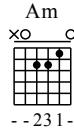

Ai De Chu Ti Yan - C - A Major

GuitarTAB arranged by Handoyo

Buy full GuitarTab at : www.handoyomia.com

Moderate ♩ = 120

1

let ring -| let ring -----| let ring -----| let ring -----| let ring -----|

TAB

2	2	X	2	1	3	1	3	2	2	X	2	1	3	1	3	3	3	X	1	3	1	3	1	3	3	3	X	1	3	1	3	1		
0		X	0	3	5	3	5	0		X	0	3	5	3	5	5		X	3	5	3	5	3	5	3	5	5		X	3	5	3	5	3

5

let ring -| let ring -----| let ring -----| let ring -----| let ring -----|

Am

5	5	X	3	5	3	5	3	5	5	X	3	5	3	5	3	2	2	X	2	1	3	1	3	0	0	0	0	0	0	3	1
7		X	5	7	5	7	5	7	7	X	5	7	5	7	5	0		X	0	3	5	3	5	0		0	0	0	0	0	0